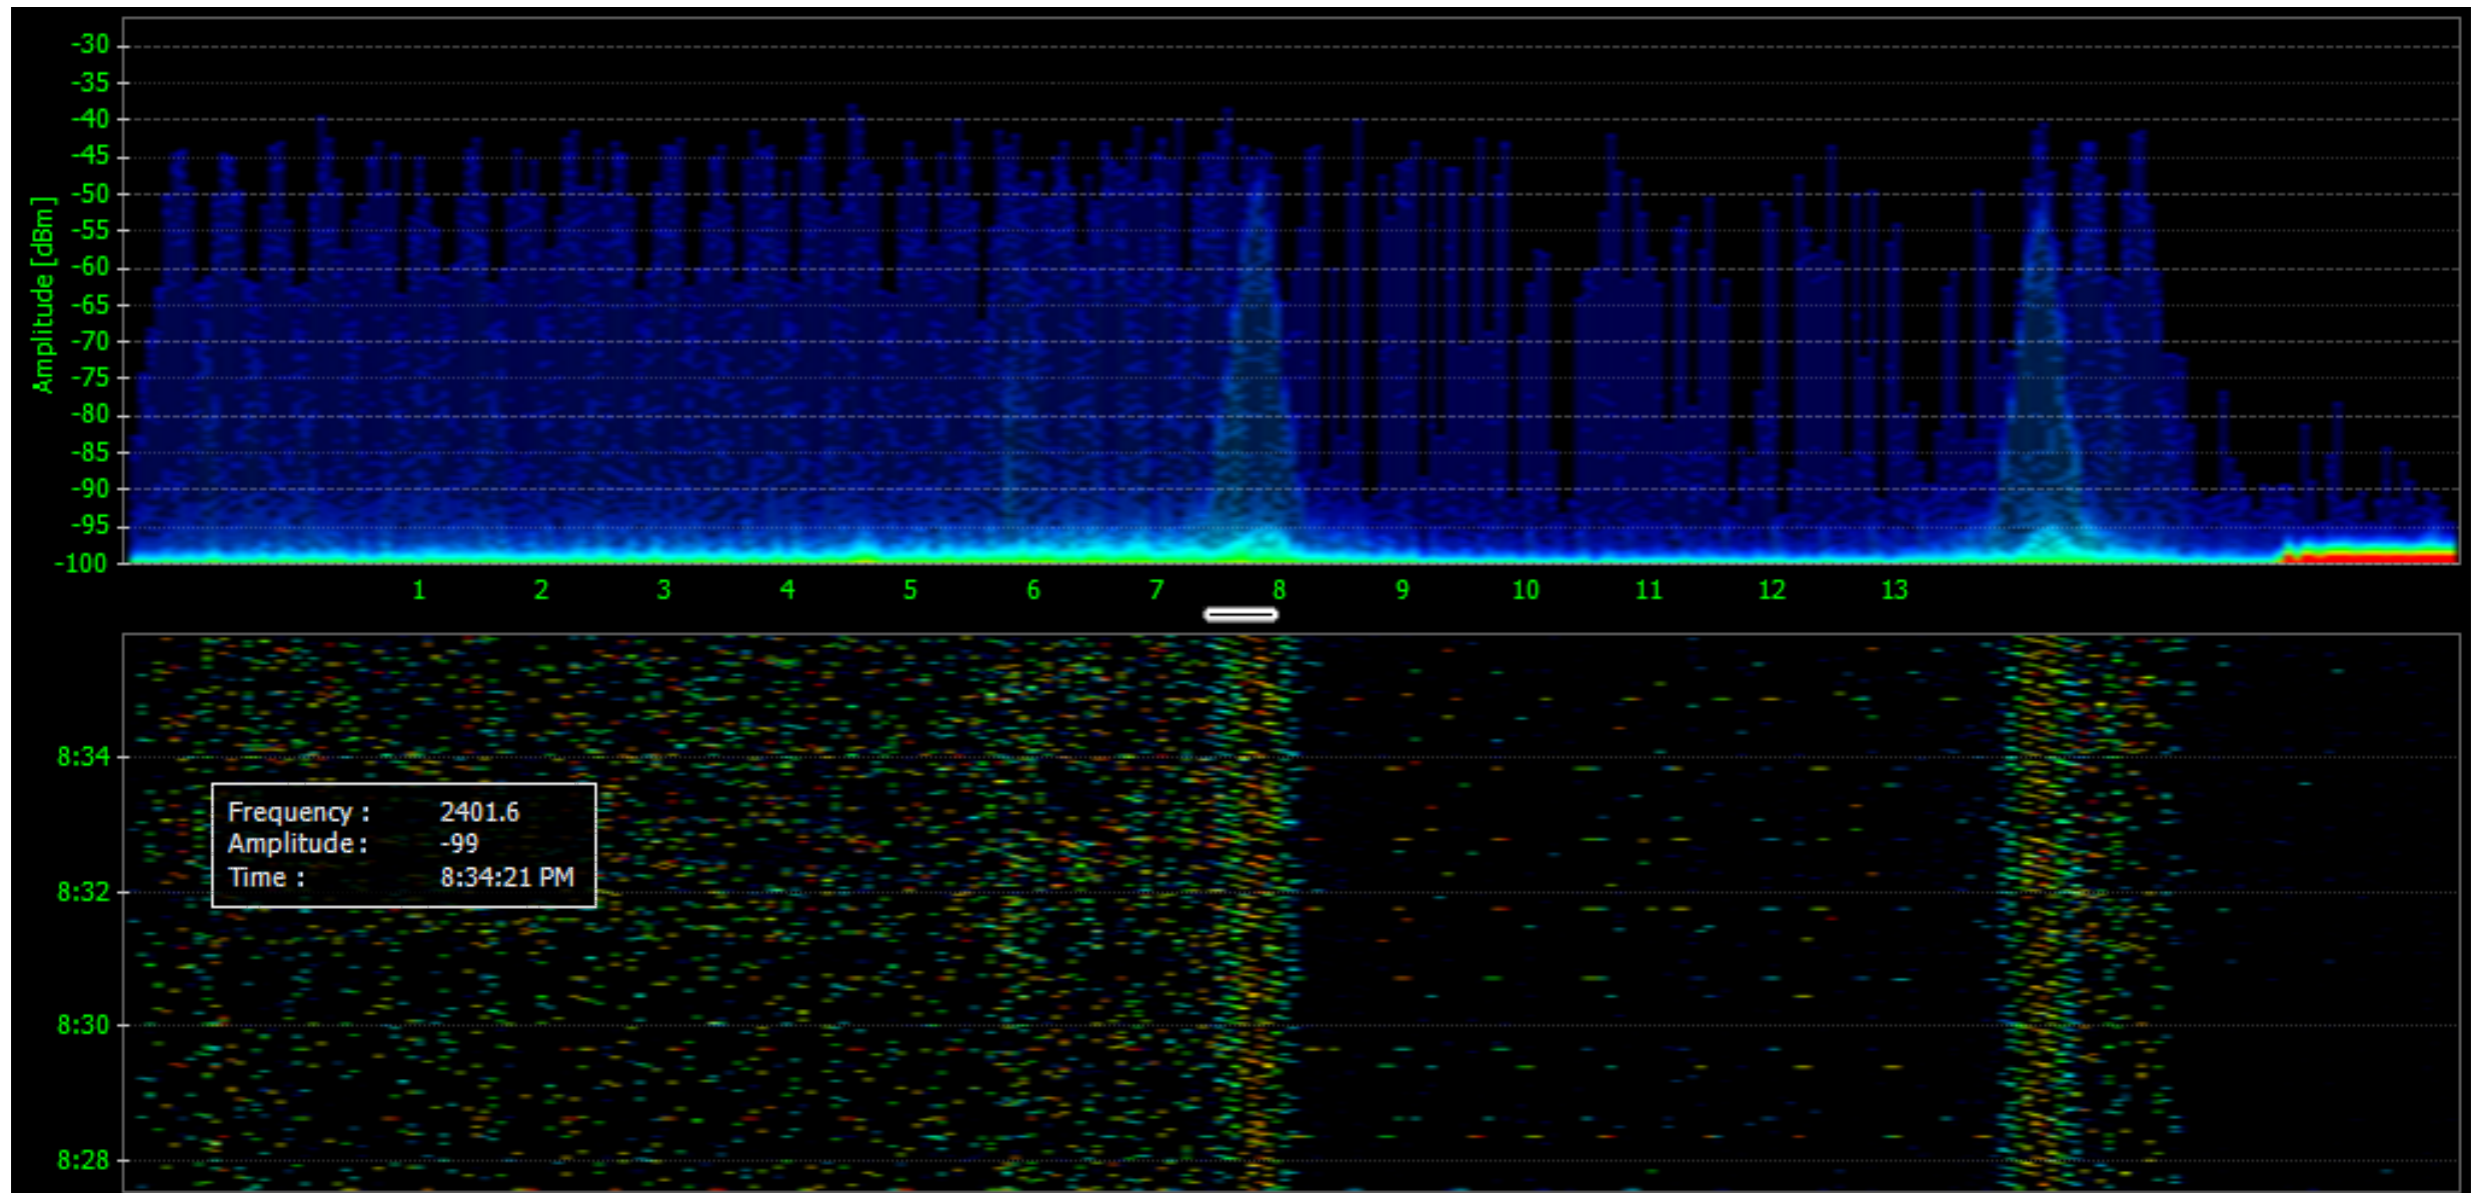

Xbox 360 Controller (FHSS)