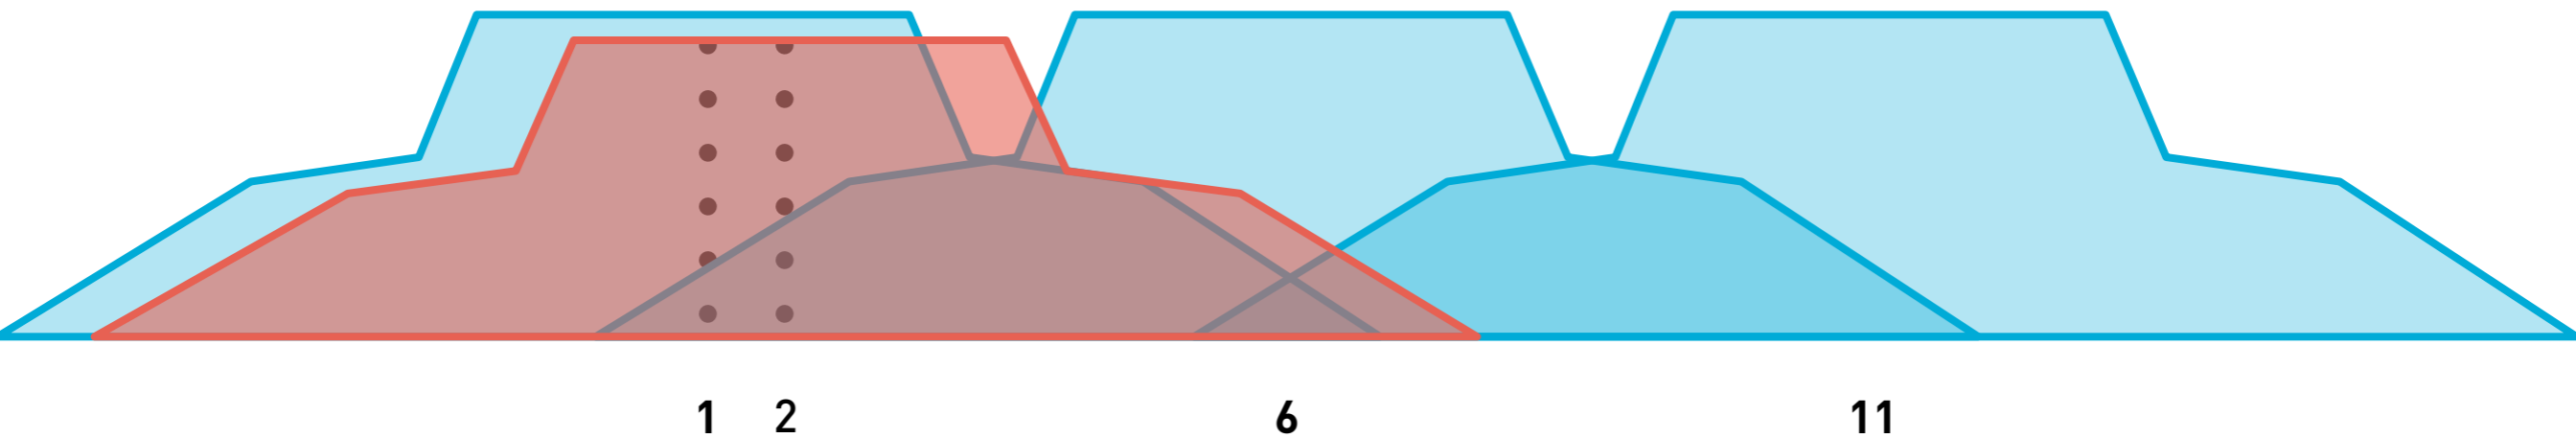

5 MHz Between Centers