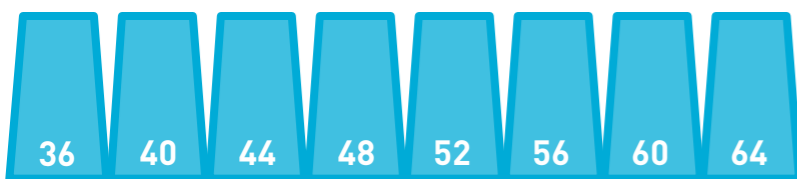

5 GHz (802.11a/n/ac)

- Lower Indoor Range (~90 ft)
- Limited Compatibility (a/n/ac)
- 24 non-overlapping channels