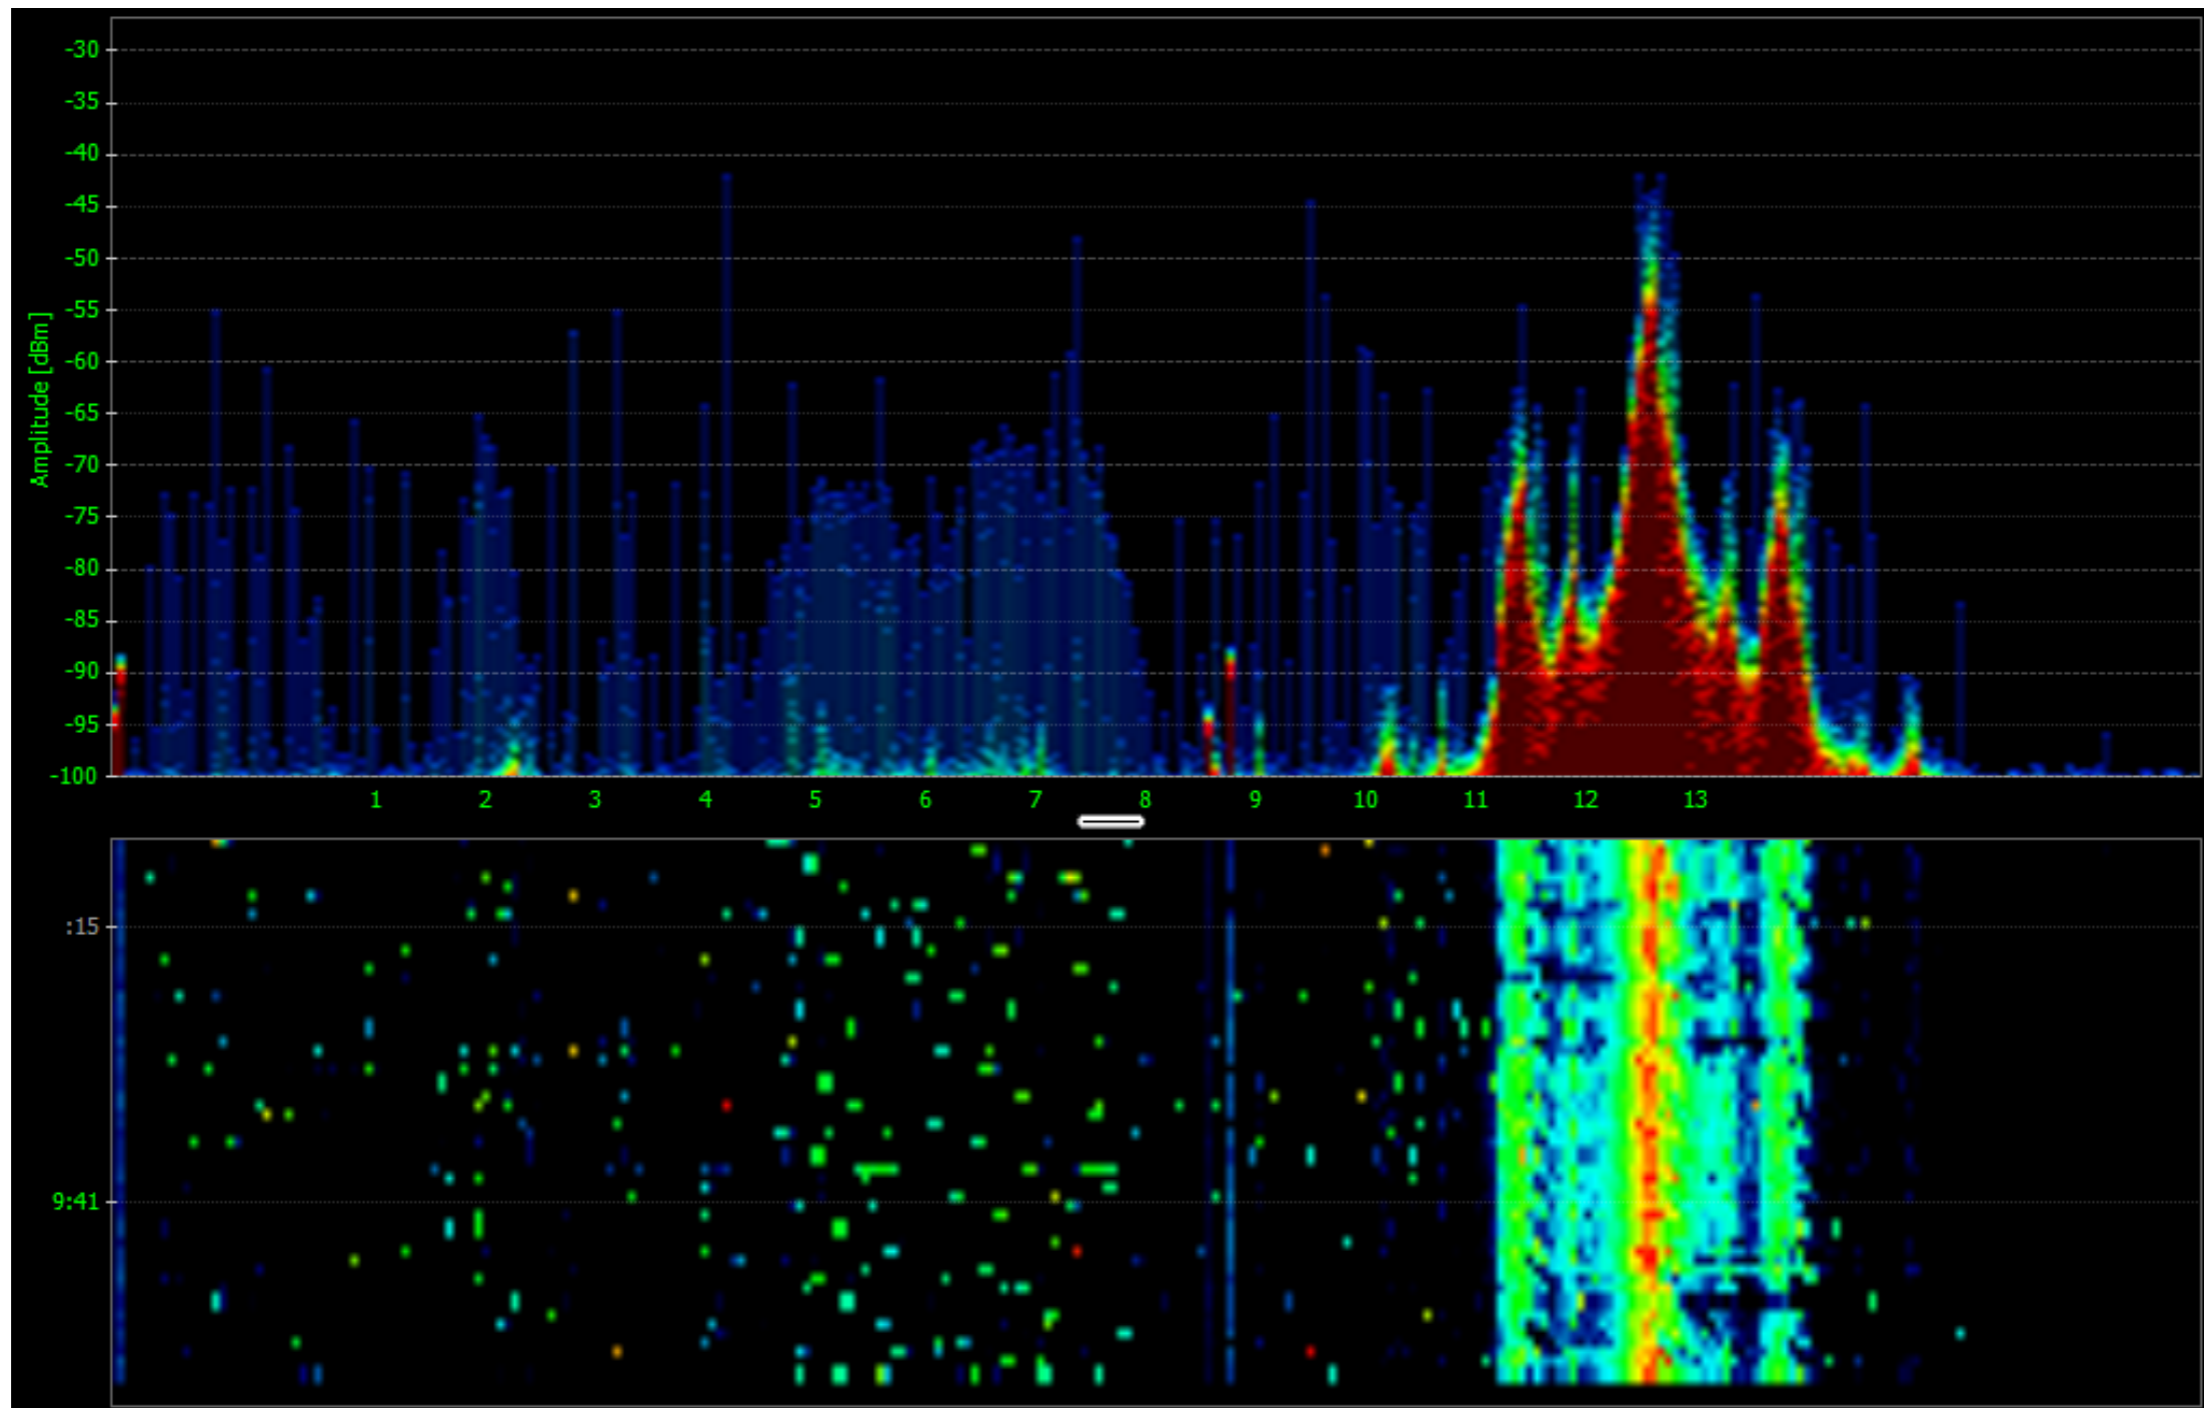

Analog Video Camera