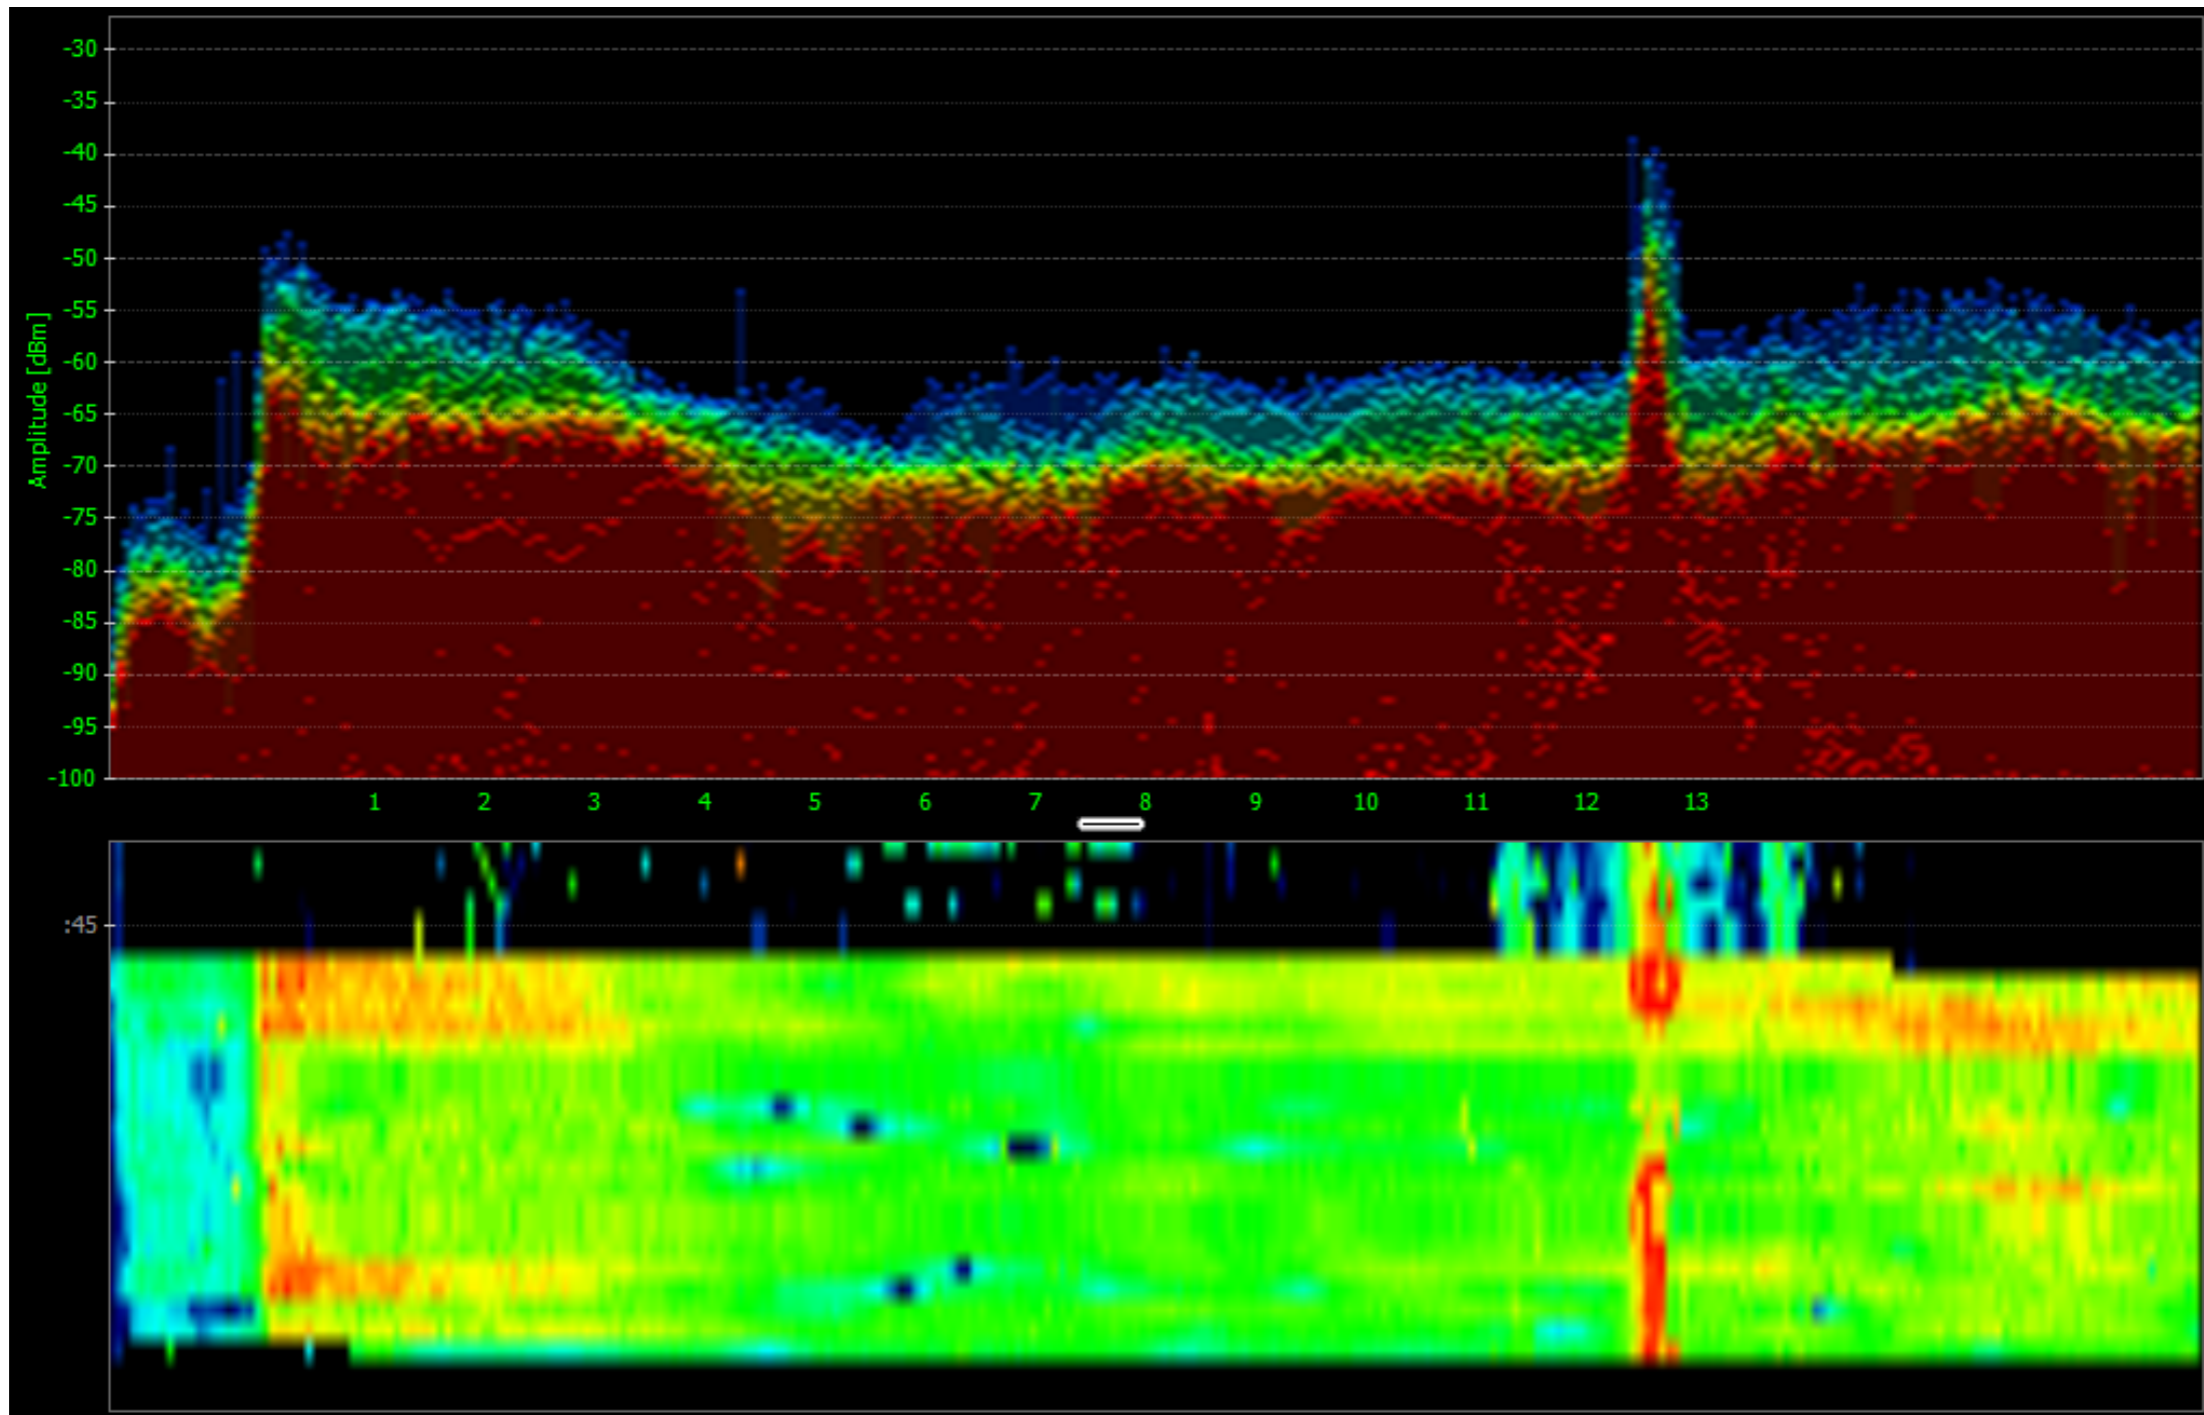

Wide Band Jammer