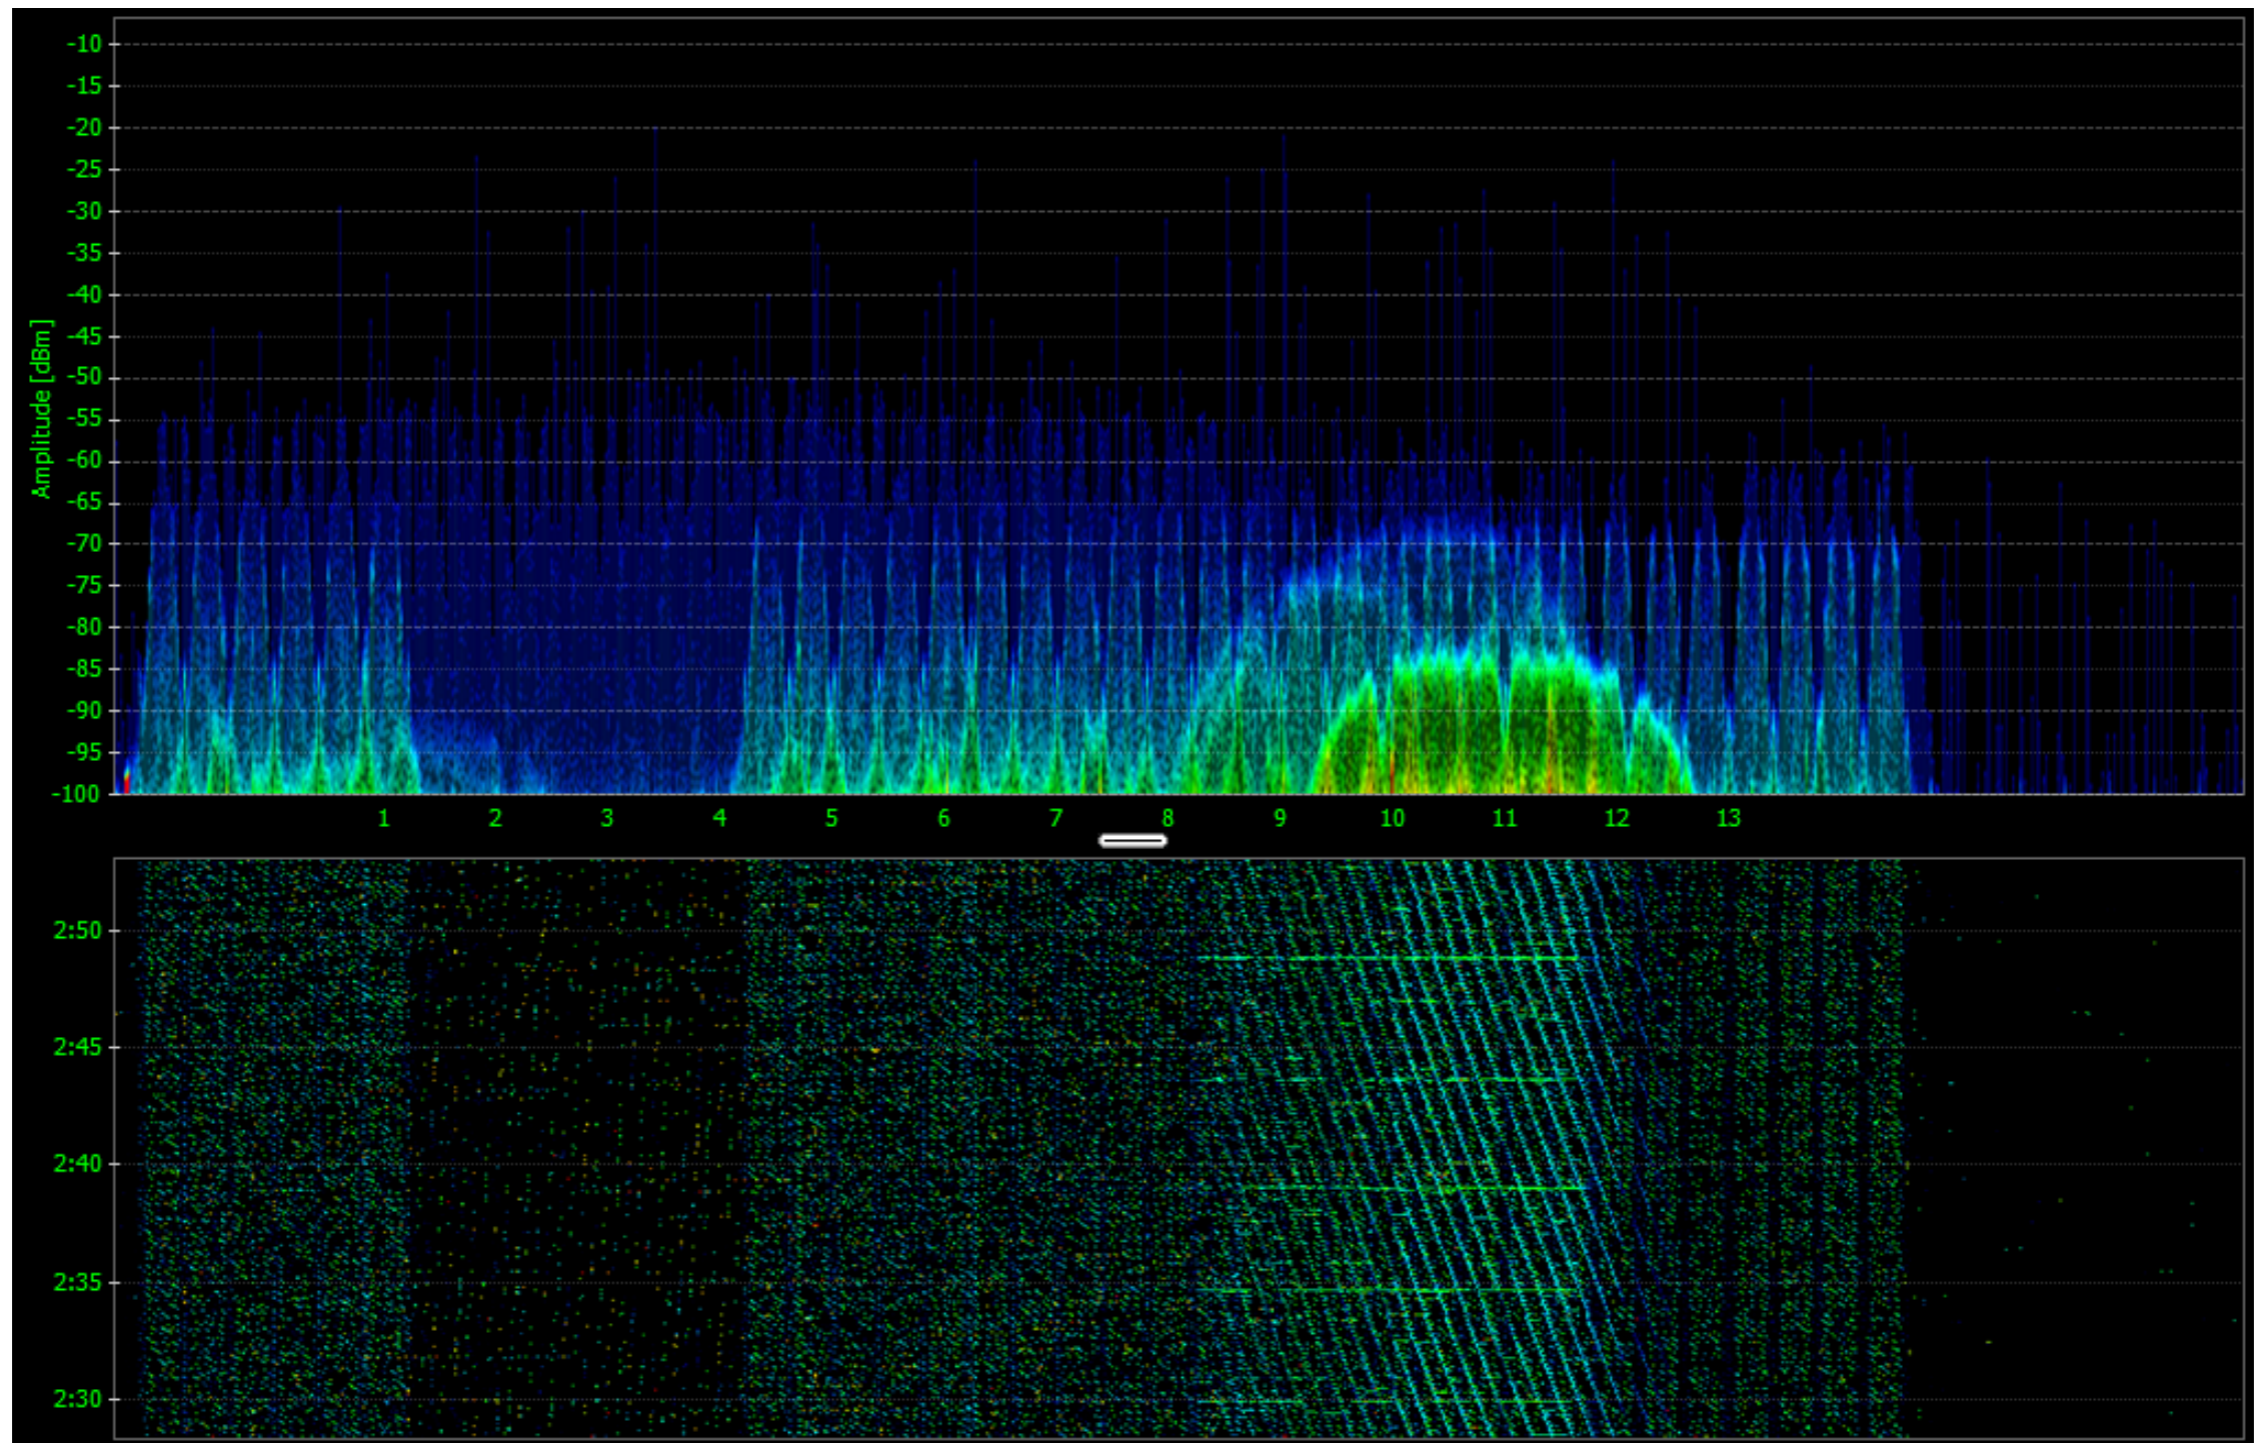

# 802.11g (ERP-OFDM)

# 40 MHz 802.11n

# Baby Monitor (FHSS)

# Bluetooth (Discovery Mode, FHSS)