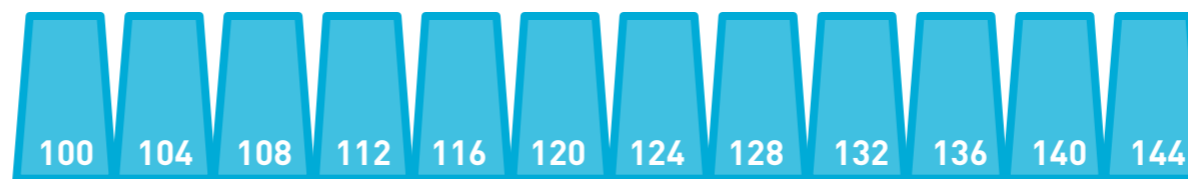

5 GHz (802.11a/n/ac)

- Lower Indoor Range (~90 ft)
- Limited Compatibility (a/n/ac)
- 24 non-overlapping channels